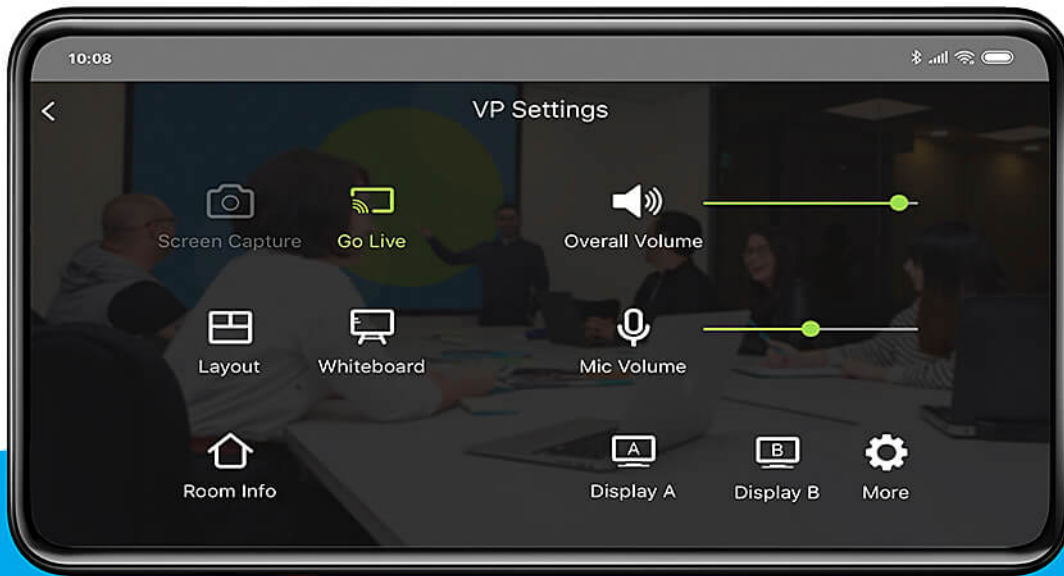

Chat Room Messaging

Instantly chat or send files to all meeting participants to enhance interaction and information sharing and ensure that everyone is on the same page.

Intuitive Control

Set layouts, switch sources, control audio and more.

Talk to Our Experts

If you prefer to have ATEN contact you, please complete the form and a representative will be in touch with you shortly

Features

The ATEN Video Presentation Control App is a free [mobile app](#) that supports iOS and Android operating systems. It provides direct and easy access to collaborate and control meeting presentations directly from one's mobile device.

- **Multiple Login Options**

- Auto scan the local network for devices or use the QR code/room code to log in.

- **Bi-directional Wireless Streaming**

- Stream presentation content from your mobile device with ease or 'Go Live' to share content to participants located elsewhere.

- **Quad View with Auto Layout**

- Shows up to 4 streamed-in sources and dynamically adjusts the screen layout per the number of sources.

- **Advanced Collaboration Features**

- White Board : take notes or make annotations on any file in real-time.
- Chat Room :allows participants to chat with each other or send files instantly.
- Easily Switch Video Sources: drag and drop to route multiple video sources to multiple displays effortlessly.
- Group Broadcasting : speak to remote participants using your own device.
- Intuitive Control : wrapped in an intuitive user interface, this app allows for audio stream controlling, layout setting, and more.