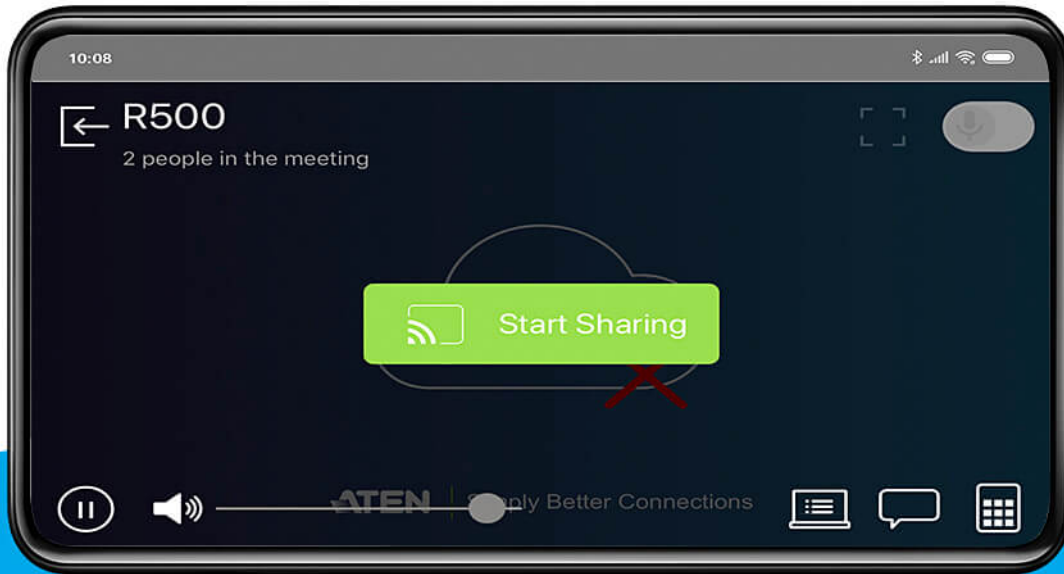

ATEN Video Presentation Control App

Collaborate and Control Meeting Presentations with your mobile device

Join meetings via the ATEN Video Presentation Control App that allows you to collaborate and control meeting presentations directly from your smartphone. This free app features collaboration and control capabilities to help you deliver smooth, engaging, and productive meetings.

* iOS: 12.0 or later

* Android: 8.0 or later

Multiple Login Options

Auto search the network and click on any device to log in. Connect manually by entering IP address and Room Code, or just scan or load the device QR code for instant access.

Present Wirelessly

Simply log in to the meeting and click "Start Sharing" to stream in presentation content directly from your smartphone.

View Live Presentations

Join meetings, view streamed-in presentation content from any participant, and collaborate on the go to ensure that you never miss out on any discussions.

- **Quad View with Auto Layout**

- Shows up to 4 streamed-in sources and dynamically adjusts the screen layout per the number of sources.

- **Advanced Collaboration Features**

- White Board : take notes or make annotations on any file in real-time.
- Chat Room :allows participants to chat with each other or send files instantly.
- Easily Switch Video Sources: drag and drop to route multiple video sources to multiple displays effortlessly.
- Group Broadcasting : speak to remote participants using your own device.
- Intuitive Control : wrapped in an intuitive user interface, this app allows for audio stream controlling, layout setting, and more.