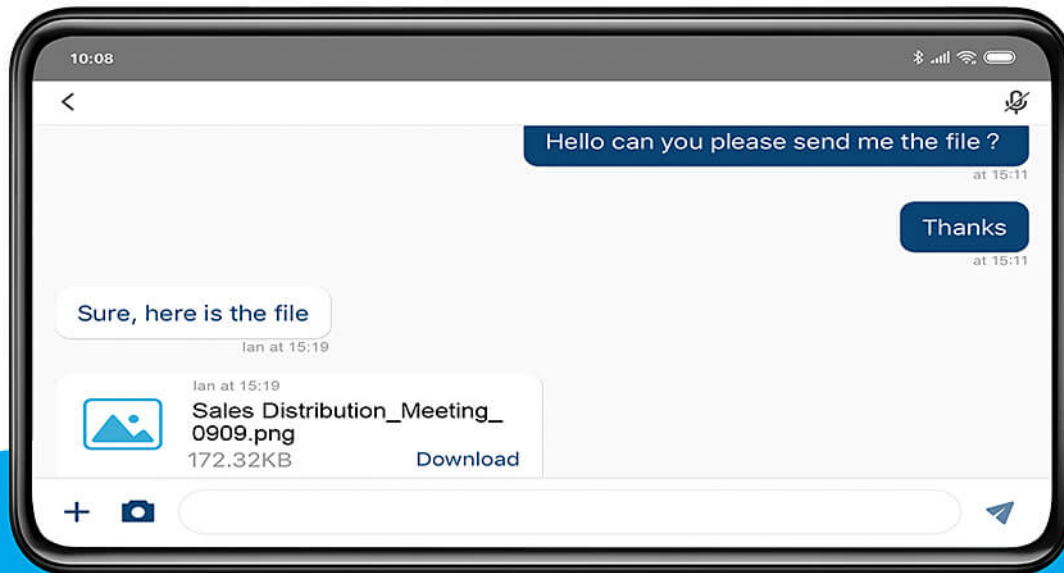

Present Wirelessly

Simply log in to the meeting and click "Start Sharing" to stream in presentation content directly from your smartphone.

View Live Presentations

Join meetings, view streamed-in presentation content from any participant, and collaborate on the go to ensure that you never miss out on any discussions.

Contact Us

Get a quote for this product or get in touch with our sales experts

[Get Quote](#)

[_Contact Sales](#)

Whiteboard Annotation

Facilitate discussions by taking notes and making annotations on any file in real-time. Save and share the Whiteboard content for efficient post-meeting follow-up.