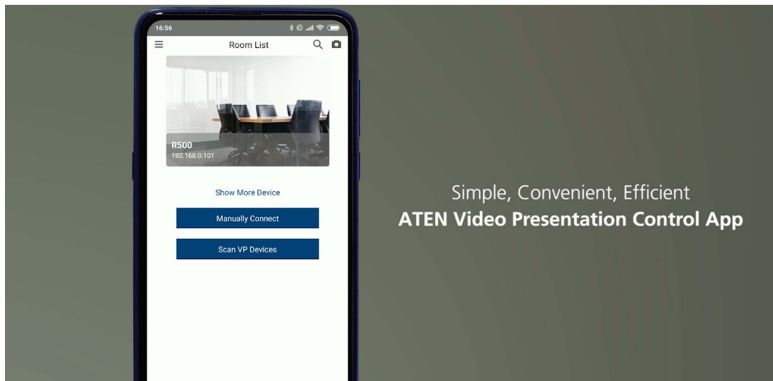

ATEN Video Presentation Control App

Collaborate and Control Meeting Presentations with your mobile device

Join meetings via the ATEN Video Presentation Control App that allows you to collaborate and control meeting presentations directly from your smartphone. This free app features collaboration and control capabilities to help you deliver smooth, engaging, and productive meetings.

* iOS: 12.0 or later

* Android: 8.0 or later

Multiple Login Options

Auto search the network and click on any device to log in. Connect manually by entering IP address and Room Code, or just scan or load the device QR code for instant access.

- **Multiple Login Options**

- Auto scan the local network for devices or use the QR code/room code to log in.

- **Bi-directional Wireless Streaming**

- Stream presentation content from your mobile device with ease or 'Go Live' to share content to participants located elsewhere.

- **Quad View with Auto Layout**

- Shows up to 4 streamed-in sources and dynamically adjusts the screen layout per the number of sources.

- **Advanced Collaboration Features**

- White Board : take notes or make annotations on any file in real-time.
- Chat Room :allows participants to chat with each other or send files instantly.
- Easily Switch Video Sources: drag and drop to route multiple video sources to multiple displays effortlessly.
- Group Broadcasting : speak to remote participants using your own device.
- Intuitive Control : wrapped in an intuitive user interface, this app allows for audio stream controlling, layout setting, and more.