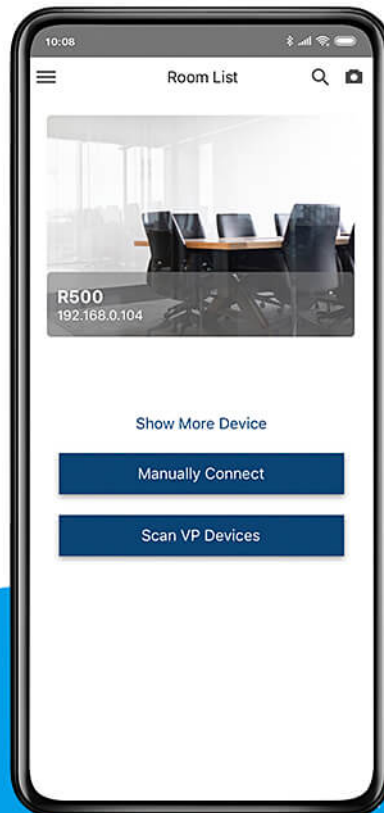

ATEN Video Presentation Control App

Collaborate and Control Meeting Presentations with your mobile device

Join meetings via the ATEN Video Presentation Control App that allows you to collaborate and control meeting presentations directly from your smartphone. This free app features collaboration and control capabilities to help you deliver smooth, engaging, and productive meetings.

* iOS: 12.0 or later

* Android: 8.0 or later

Multiple Login Options

Auto search the network and click on any device to log in. Connect manually by entering IP address and Room Code, or just scan or load the device QR code for instant access.

Present Wirelessly

Simply log in to the meeting and click "Start Sharing" to stream in presentation content directly from your smartphone.

View Live Presentations

Join meetings, view streamed-in presentation content from any participant, and collaborate on the go to ensure that you never miss out on any discussions.

- **Quad View with Auto Layout**

- Shows up to 4 streamed-in sources and dynamically adjusts the screen layout per the number of sources.

- **Advanced Collaboration Features**

- White Board : take notes or make annotations on any file in real-time.
- Chat Room :allows participants to chat with each other or send files instantly.
- Easily Switch Video Sources: drag and drop to route multiple video sources to multiple displays effortlessly.
- Group Broadcasting : speak to remote participants using your own device.
- Intuitive Control : wrapped in an intuitive user interface, this app allows for audio stream controlling, layout setting, and more.